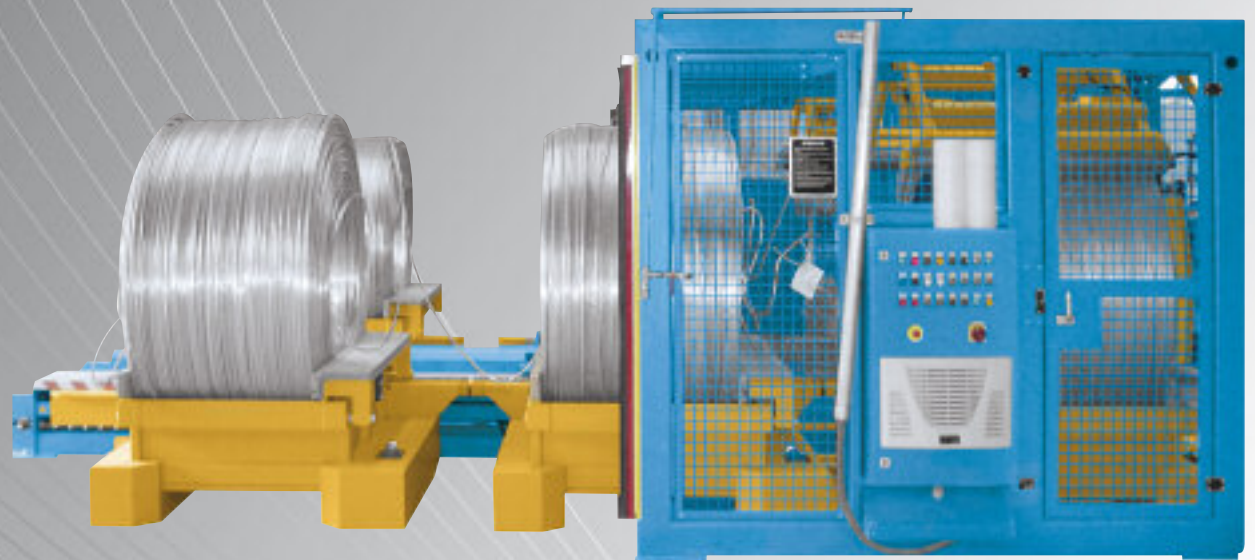

AAH

Continuous Coil Pay-off

For aluminium before rod
breakdown machines

NIEHOFF – worldwide
most advanced technology for
the wire and cable industry

machines – systems – know-how – worldwide

AAH

Advantages

- wire pay-off with horizontally arranged coil axis
- wire taken from the center of the coil
- continuous operation through welding of wire end to wire start
- loaded via industrial truck

Technical data:

material:	Al, Al alloys
max. individual wire dia. (mm):	9.5 ... 12 (2 ... 4 AWG)
max. strength (N/mm ²):	140
max. pay-off speed during production (m/s):	3 (590 fpm)
max. pay-off speed during coil change (m/s):	0.5 (98 fpm)
coil dimensions	
min. outer dia. (mm):	1400
max. outer dia. (mm):	1600
min. inner dia. (mm):	540
min. height (mm):	700
max. height (mm):	900
max. weight (kg):	3000
machine dimensions (W x D x H) in m:	2.45 x 8.8 x 2.2
weight (kg):	approx. 6000