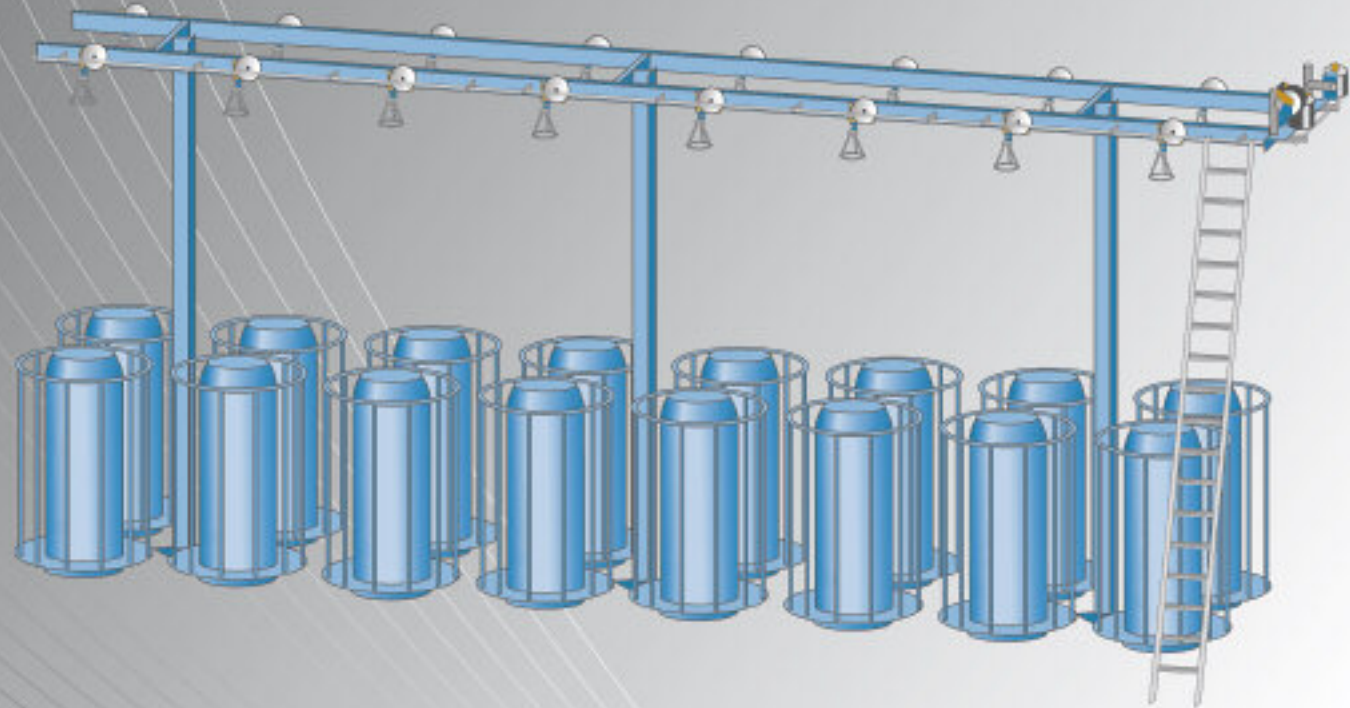

AUF 1001

Continuous Barrel
Pay-off for
Multiwire
Drawing Machines

NIEHOFF – worldwide
most advanced technology for
the wire and cable industry

Continuous barrel pay-off

- lower space requirements in comparison to previous systems
- continuous operation through welding of wire end to wire start
- automatic wire changeover when changing from empty to full barrel
- loaded via industrial truck
- any combination of between 4 and 24 pay-off positions (in steps of 2)

NIEHOFF – your partner with a worldwide service and sales network.
Our experienced customer support team is always on hand.

Technical data

| | |
|--------------------------------------|-----------------------------|
| individual wire dia. (mm) | |
| Cu soft (250 N/mm ²): | 1.0 ... 2.0 (17 ... 14 AWG) |
| Cu hard (500 N/mm ²): | 0.8 ... 1.6 (18 ... 15 AWG) |
| max. pay-off speed (m/s): | 3 (590 fpm) |
| coiling barrel dimensions | |
| max. outer dia. (mm): | 1060 |
| max. height (mm): | 2000 |
| machine dimensions (W x D x H) in m: | 10.5 x 2.3 x 4.6 |
| (with 16 pay-off positions) | |
| weight (kg): | approx. 1500 |