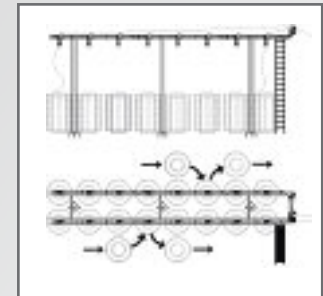

AUF 1001

Continuous Barrel
Pay-off for
Multiwire
Drawing Machines

NIEHOFF – worldwide
most advanced technology for
the wire and cable industry

Continuous barrel pay-off

- lower space requirements in comparison to previous systems
- continuous operation through welding of wire end to wire start
- automatic wire changeover when changing from empty to full barrel
- loaded via industrial truck
- any combination of between 4 and 24 pay-off positions (in steps of 2)

NIEHOFF – your partner with a worldwide service and sales network.
Our experienced customer support team is always on hand.

Technical data

| | |
|--------------------------------------|-----------------------------|
| individual wire dia. (mm) | |
| Cu soft (250 N/mm ²): | 1.0 ... 2.0 (17 ... 14 AWG) |
| Cu hard (500 N/mm ²): | 0.8 ... 1.6 (18 ... 15 AWG) |
| max. pay-off speed (m/s): | 3 (590 fpm) |
| coiling barrel dimensions | |
| max. outer dia. (mm): | 1060 |
| max. height (mm): | 2000 |
| machine dimensions (W x D x H) in m: | 10.5 x 2.3 x 4.6 |
| (with 16 pay-off positions) | |
| weight (kg): | approx. 1500 |