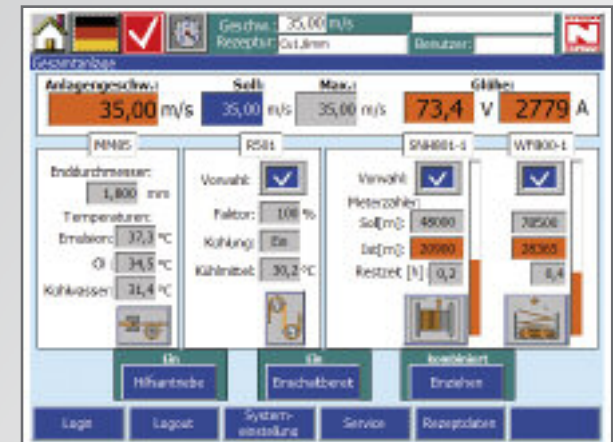

A service available to modern NIEHOFF wire production lines

- **Remote control:**
  assistance for machine operators in the event of mistakes during operation or input errors
- **Remote diagnosis:**
  error detection in the PLC, user interface or drive controllers
- **Remote administration:**
  updating of programs and data for the PLC, user interface and drive controllers
- **Data transmission:**
  exchange of application files

NIEHOFF – your partner with a worldwide service and sales network.
Our experienced customer support team is always on hand.

Advantages

- diagnosis and rectification of faults worldwide via the telephone network
- rectification of faults via NTS PROF for avoidance of prolonged production downtime
- fewer service calls
- high availability of NIEHOFF system specialists
- software can be checked and reactivated
- data transfer for line maintenance information and NIEHOFF program archiving
- support for service personnel during troubleshooting
- hardware can be used for multiple NIEHOFF lines

(We reserve the right to modify technical specifications according to technical improvements and advances.)

MASCHINENFABRIK NIEHOFF GmbH & Co. KG
Fürther Str. 30
91126 Schwabach, Germany
Telephone: +49 9122 977-0
Telefax: +49 9122 977-155
E-Mail: info@niehoff.de
Internet: www.niehoff.de

MASCHINENFABRIK NIEHOFF GmbH & Co. KG
Schwendener Str. 25
87616 Marktobendorf/Leuterschach,
Germany
Telephone: +49 8342 7008-0
Telefax: +49 8342 7008-40

NIEHOFF ENDEX NORTH AMERICA INC.
1 Mallard Court
Swedesboro, NJ 08085, USA
Telephone: +1 856 803 1800
Telefax: +1 856 467 0584
E-Mail: sales@niehoffendex.com

MASCHINENFABRIK NIEHOFF GmbH & Co. KG
Dubai Branch
DAZFA Free Trade Zone
P.O. Box 293821
Dubai, United Arab Emirates
Telephone: +971 4 2045-153
Telefax: +971 4 2045-154
E-Mail: m.dalal@niehoff.de

NIEHOFF-HERBORN MÁQUINAS Ltda.
CP 84 (Rua Mar Vermelho, 1092)
06412-140 Barueri, S.P., Brazil
Telephone: +55 11 4199-3600
Telefax: +55 11 4199-3624
E-Mail: info@niehoff.com.br

MASCHINENFABRIK NIEHOFF GmbH & Co. KG
Shanghai Representative Office
Room 2302, Hong Kong Plaza,
283 Huai Hai Zhong Road
Shanghai 200021, P.R. China
Telephone: +86 21 61202800
Telefax: +86 21 63906192
E-Mail: info@niehoff.cn

Branch of Maschinenfabrik NIEHOFF
GmbH & Co. KG in the Russian Federation
Storozhevaya Ulitsa 4/1
Moscow, 111020, Russian Federation
Telephone: +7 495 23055-37, -38
Telefax: +7 495 23055-39
E-Mail: info@niehoff.de

MASCHINENFABRIK NIEHOFF GmbH & Co. KG
Singapore Representative Office
122 Middle Road, # 04-04 Midlink Plaza
Singapore 188973, Singapore
Telephone: +65 6336 9936
Telefax: +65 6336 4070
E-Mail: niehoff@pacific.net.sg

NIPPON NIEHOFF Co., Ltd.
Repro Kanda Building
17, Kanda Tomiyama-Cho
Tokyo, 101-0043 Japan
Telephone: +81 3 3257 0911
Telefax: +81 3 3257 0910

NIEHOFF of INDIA Private Limited
Plot No. 186-194, Industrial Park, Phase III
Pashamylaram, Patancheru 502307,
Medak District, AP, India
Telephone: +91 8455 224-391, -392, -393
Telefax: +91 8455 224-394
E-Mail: info@niehoff.in